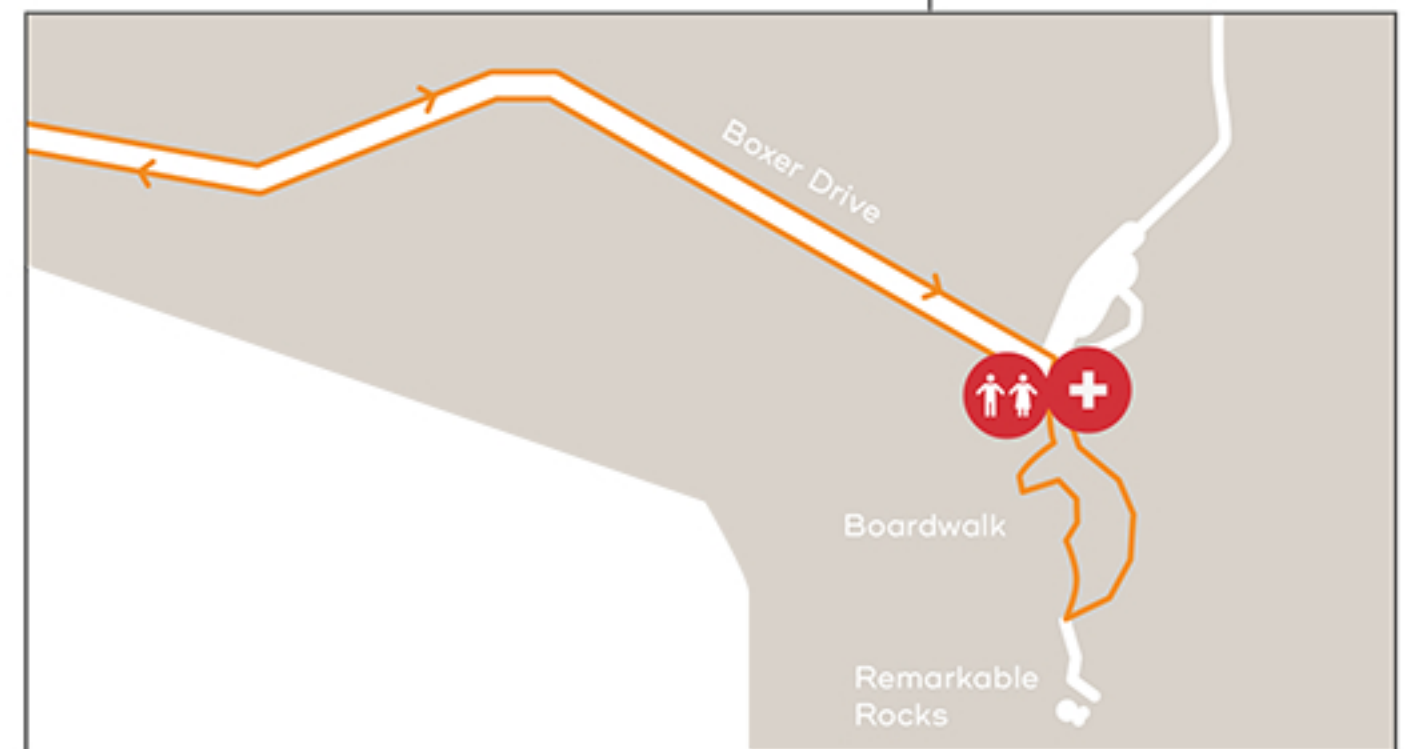

FULL MARATHON

KEY

-  Start/Finish
-  Aid Station
-  Toilets
-  Race Route

START/FINISH

Visitor's Centre

Snake Lagoon

Cape de Couedic Road

Boxer Drive

Board Walk

Admiral's Arch

Remarkable Rocks

HALF MARATHON

KEY

 Start/Finish

 Aid Station

 Toilets

 Race Route

FINISH

Visitor's Centre

START

Cape de Couedic Road

Boxer Drive

Admiral's Arch